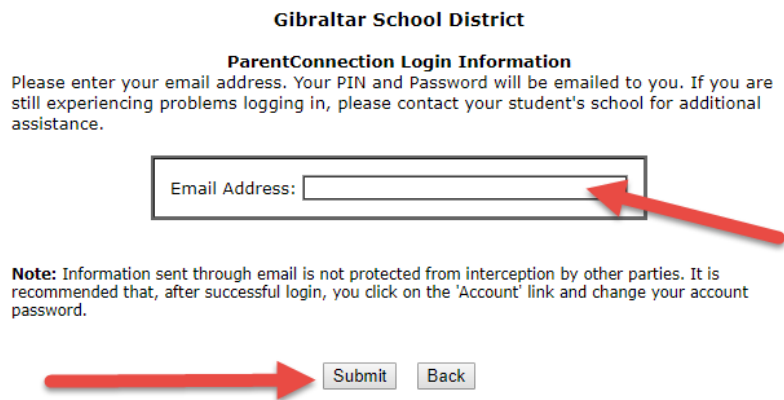

Enter your email address and your login information will be emailed to you.

Please note, your email address must match exactly as it is listed in our system.

If you do not receive login information or need to update this information:, please contact the main office of your child's school.