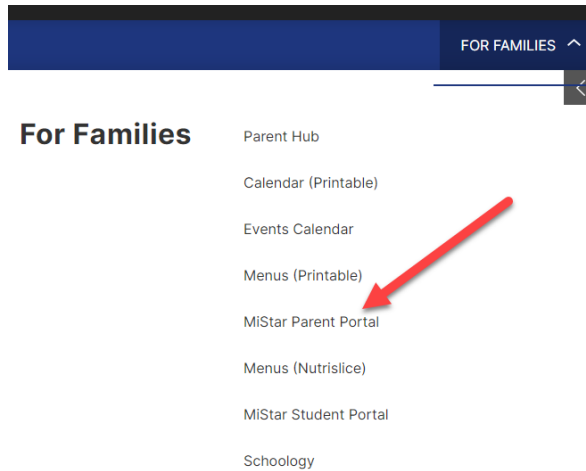

# Instructions for Obtaining Parent Portal PIN and Password

On a PC/Table browser, go to [www.gibdist.net](http://www.gibdist.net)

Click on Quick links (top right hand corner)

Click on MiStar Parent Portal